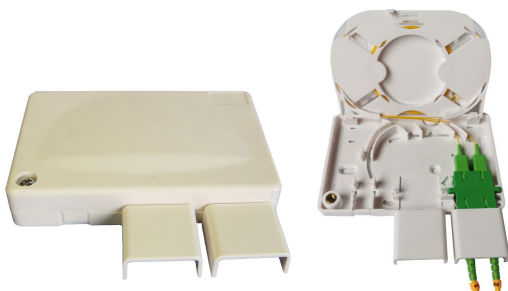

P/N and Specifications

Item No.	FLK-FWT-304AC
Outside dimension	120*80*25mm
Material of Box body	Flame-resistant ABS plastic
Cable Outlet	2 outlets
Number of adapters	2pcs SC Duplex
Splice Capacity	4 fibers