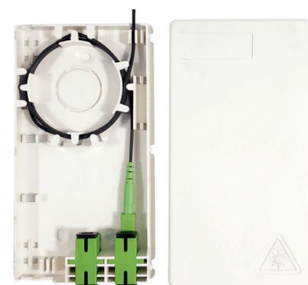

P/N and Specifications

Item No.	FLK-FWT-304D
Outside dimension	164*90*24mm
Material of Box body	Flame-resistant ABS plastic
Cable Outlet	4 outlets
Number of adapters	4pcs SC Simplex
Splice Capacity	4 fibers